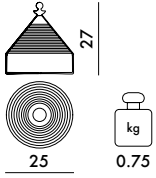

TRULLO 2019

Design Fabio Novembre

1550

MATERIAL

Transparent or mass-dyed and metallized thermoplastic technopolymer

CF
Crystal
Fumè

VE
Green sage
Pink

FG
Fumè
Green

GB
Yellow
Blue