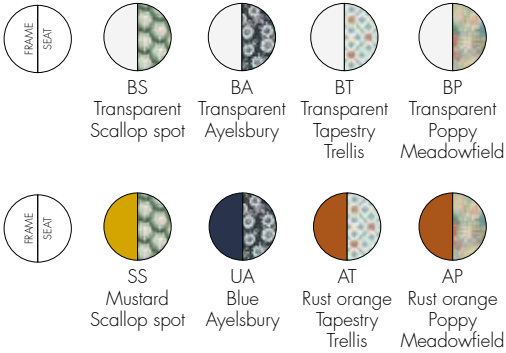

**4902**

**STRUCTURE**

Transparent or mass-dyed polycarbonate

**SEAT**

Polyurethane covered with Liberty® fabric made from natural fibers

**House Floreals**

Kartell × LIBERTY.

\*All KartellXLiberty products are not available for sale in India.

**4902**

1	5.3	0.10	55X36X54
1	5.2	0.12	52X53X47

EN 1728:2000	level achieved
6.7	(maximum level) 5
6.12	(maximum level) 5
6.13	(maximum level) 5
6.15	(maximum level) 5
6.16	(maximum level) 5