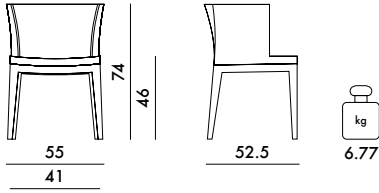

**4902**

**STRUCTURE**

Transparent or mass-dyed polycarbonate

**SEAT**

Polyurethane covered with Liberty® fabric made from natural fibers

**House Floreals**

Kartell × LIBERTY.

\*All KartellXLiberty products are not available for sale in India.

**4902**

1	5.3	0.10	55X36X54
1	5.2	0.12	52X53X47

EN 1728:2000	level achieved
6.7	(maximum level) 5
6.12	(maximum level) 5
6.13	(maximum level) 5
6.15	(maximum level) 5
6.16	(maximum level) 5