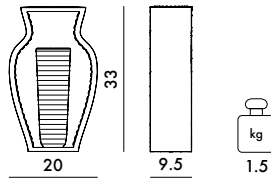

# I SHINE 2013

Design Eugeni Quitllet

**1215**

**MATERIAL**

Transparent or coloured PMMA mass-dyed

TRANSPARENT

**1215**

1

1.8

0.014

39X25X15