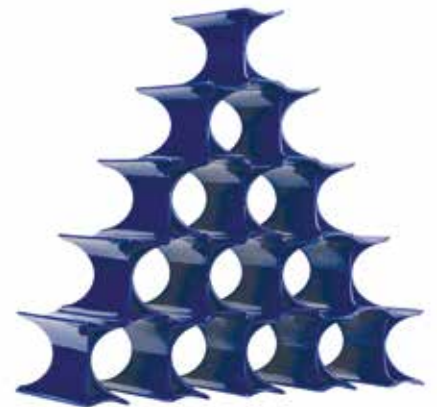

# INFINITY 1999

Design Ron Arad

**7680**  
Pack of 16 pieces

**MATERIAL**  
Smooth batch-dyed polypropylene

OPALINE

**7680**      1      1.8      0.012      37X20X16