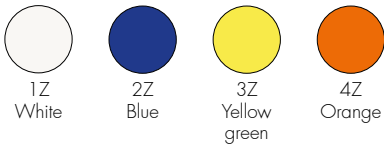

# INFINITY 1999

Design Ron Arad

**7680**  
Pack of 16 pieces

**MATERIAL**  
Smooth batch-dyed polypropylene

OPALINE

**7680**      1      1.8      0.012      37X20X16