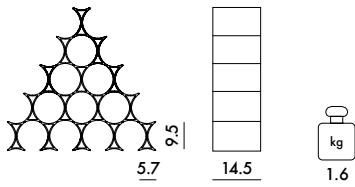

# INFINITY 1999

Design Ron Arad

**7680**  
Pack of 16 pieces

**MATERIAL**  
Smooth batch-dyed polypropylene

OPALINE

**7680**      1      1.8      0.012      37X20X16