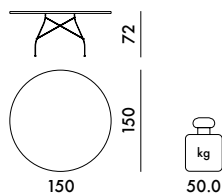

GLOSSY XXL INDOOR/OUTDOOR 2024

Design Antonio Citterio with Oliver Löw

Ø 150 cm.

5580

FRAME

Painted steel

TOP

Stoneware

Stoneware in solid colour

BB
White
White

NN
Black
Black

*adjustable foot

5580

1 top
1 frame

52.0
8.39

0.192
0.107

155X155X8
80X74X18