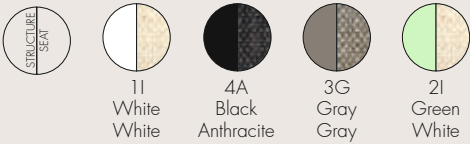

Bouclé Riccio

	1N White Black	4N Black Black	3B Gray White	2B Green White
	1L White Yellow	4T Black Dove Grey	3O Gray Orange	2R Green Grey

Product made of recycled material

Removable cover

5904	1	9.2	0.426	72X74X80
	1	3.5	0.072	60X60X20

5904

FRAME

recycled thermoplastic technopolymer with mineral filler and soft-touch treatment

SEAT

Padded with fabric-upholstered polyurethane foam

Panamino Basic

Texture

5904	1	9.2	0.426	72X74X80
	1	3.5	0.072	60X60X20