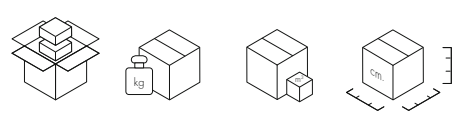

Bouclé Riccio

	1N White Black	4N Black Black	3B Gray White	2B Green White
	1L White Yellow	4T Black Dove Grey	3O Gray Orange	2R Green Grey

Product made of recycled material

Removable cover

5904	1	9.2	0.426	72X74X80
	1	3.5	0.072	60X60X20