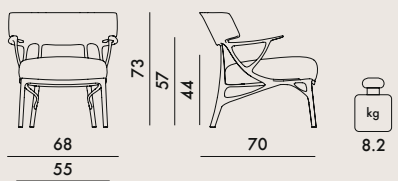

5904

FRAME

recycled thermoplastic technopolymer with mineral filler and soft-touch treatment

SEAT

Padded with fabric-upholstered polyurethane foam

Bouclé Riccio

	1N White Black	4N Black Black	3B Gray White	2B Green White
	1L White Yellow	4T Black Dove Grey	3O Gray Orange	2R Green Grey

Product made of recycled material

Removable cover