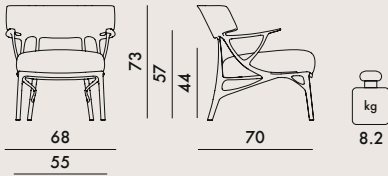

5904

FRAME

recycled thermoplastic technopolymer with mineral filler and soft-touch treatment

SEAT

Padded with fabric-upholstered polyurethane foam